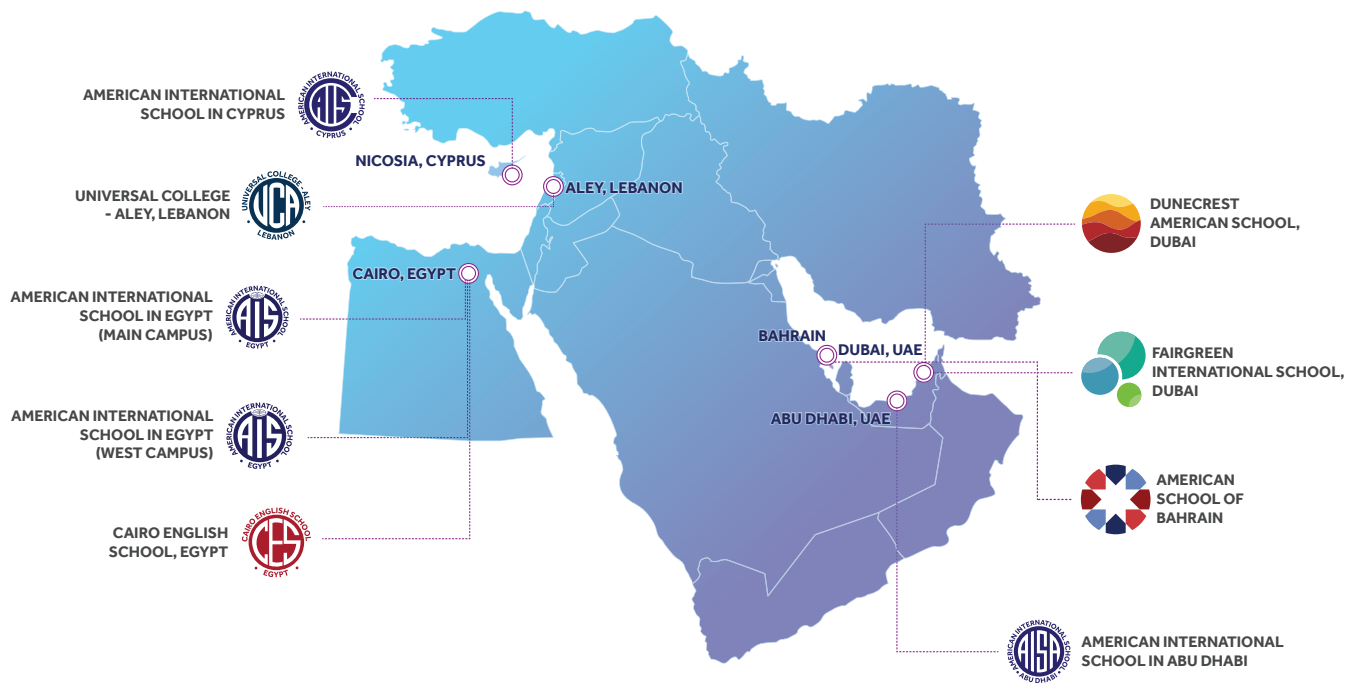

**AMERICAN
SCHOOL OF
BAHRAIN**

lifelong learning

Photo Credit: Esol Education's American International School in Abu Dhabi

A COMMUNITY OF EXCELLENCE

At American School of Bahrain, we are dedicated to fostering global citizens, providing pathways to the world's best universities and prestigious careers. Our students are encouraged to follow their passions, respectfully challenge status quo and find innovative solutions to make the world a better place. As a part of the Esol Education family of schools, we have been delivering exceptional education in the Middle East and Europe for more than 40 years.

It is my pleasure to welcome you to American School of Bahrain (ASB), a new Pre-KG to Grade 12 American international school opening on a 17-acre campus in East Riffa in September 2020. Our state-of-the-art campus, and integrated learning approach, embedded with the latest educational technology, provides an advanced learning environment that nurtures future leaders.

As an Esol Education school, ASB has a rich legacy, following in the footsteps of exceptional Esol schools worldwide, with certified, professional and caring teachers, experienced leadership and world-class facilities. The greatest testament to our success is our nearly 25,000 graduates. Our alumni attend some of the top universities in the world including Ivy League schools, Oxford and Cambridge Universities, Russell Group Universities and top Canadian institutions.

MIDDLE EAST & MEDITERRANEAN

EAST ASIA